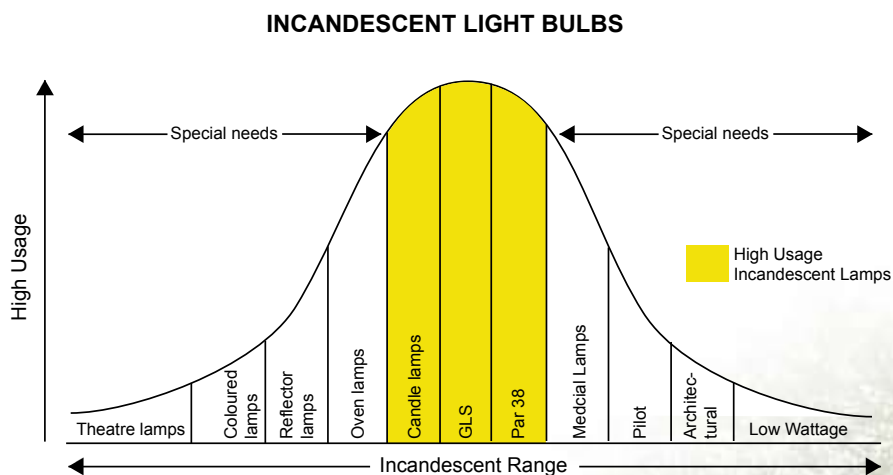

MOVE OVER INCANDESCENT LIGHT BULB

The Australian Federal Government has indicated that the incandescent lamp will be phased out and replaced by more energy efficient light sources. The Right Hon Malcolm Turnbull MP who is the Minister for the Environment said that the legislation will come into effect from 2009-2010. The Minister indicated that special needs areas, such as medical lighting and oven lamps will be taken into consideration when drafting the new legislation.

Below is an example of the usage of incandescent lamps and the highlighted area maybe targeted for replacement.

GMT Lighting supports this initiative and has over the years introduced various ranges of energy efficient lamps to our client base. The lamps range from compact fluorescent lamps, dichroic IRC and LED lighting.

At a recent Global Business forum (24 Feb 2006), Mr. Bill Clinton, former President of the United States of America, commented on the energy efficient light globes installed throughout the Langham Hotel in Melbourne.

The Langham Hotel, since 2004 has installed the Deluxlite Compact Fluorescent light bulbs throughout the Hotel, that have been supplied by GMT Lighting.